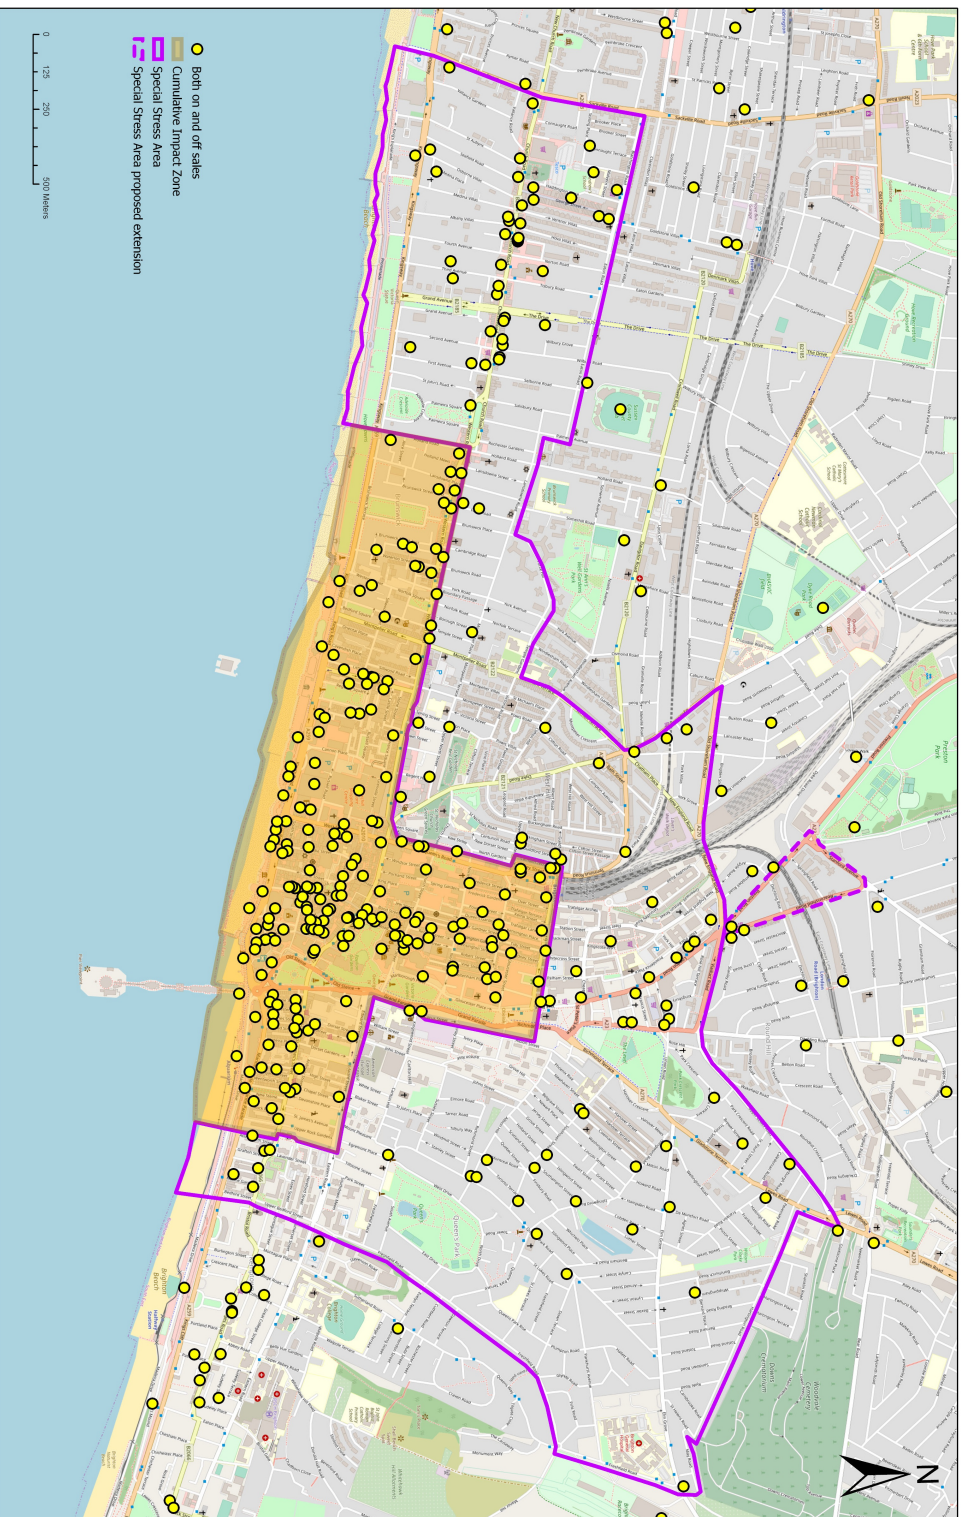

Cumulative Impact Zone, Special Stress Area and both on and off-licences, December 2019

Brighton & Hove Public Health Intelligence, 2020
© OpenStreetMap (and) contributors, CC-BY-SA © Crown Copyright. All rights reserved. Licence: 100020999. Brighton & Hove City Council, 2019. Cities Revealed © 2018